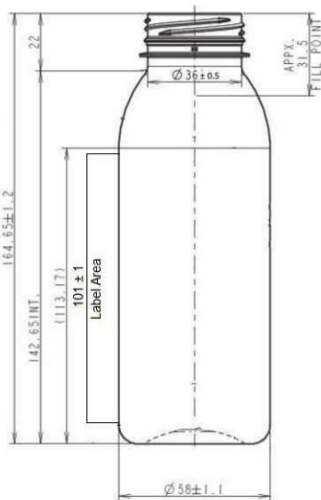

Bobby 330

General info

Item no. (SKU):	LS1031019102
Family / Range:	Bobby
Capacity:	330ml
Neck:	38mm 3-Start
Weight:	21
Shape:	Round
Material:	PET
Colour:	
Print Areas:	N/A
Country of Origin:	Lithuania

Packaging Info

Packed in Boxes

Box Dimensions (mm):	594 x 394 x 448
Quantity per box (pcs):	150
Boxes per pallet (pcs):	20
Quantity per pallet (pcs):	3000
Net weight (kg):	63
Gross weight (kg):	86
Pallet height (mm):	2400

Packed in PE bags on trays (Full pallet)

Tray dimensions (mm):	1200 x 800 x 50
Quantity per tray (pcs):	272
Quantity per PE bag (pcs):	136
PE bags per tray (pcs):	2
Trays per pallet (pcs):	13
Quantity per pallet (pcs):	3536
Net weight (kg):	74
Gross weight (kg):	88
Pallet height (mm):	2400